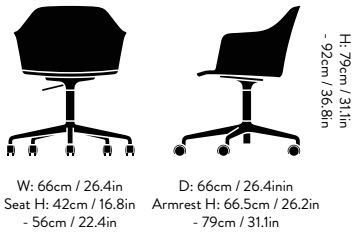

Rely <sup>HW53 & HW54</sup>

Hee Welling

2021

W: 66cm / 26.4in  
 Seat H: 42cm / 16.8in  
 - 56cm / 22.4in

D: 66cm / 26.4in  
 Armrest H: 66.5cm / 26.2in  
 - 79cm / 31.1in

5-star base w. castors & gaslift  
 Polished aluminium or Black  
 Matching castors only

**Shell colours**

Black, White, Red Brown, Light Blue, Beige Sand, Stone Grey

**Dimensions**

H: 79cm / 31.1in - 92cm / 36.8in,  
 W: 66cm / 26.4in, D: 56.5cm / 22.6in,  
 Seat height: 42cm / 16.8in - 56cm / 22.4in,  
 Armrest height: 66.5cm / 26.2in - 79cm / 31.1in

**Packaging dimensions**

H: 62cm / 24.41in, W: 84cm / 33.07in,  
 D: 62cm / 24.41in

**Weight**

Product: 10.5kg / Incl. packaging: 14.5kg

**Strength, durability and safety testing**

The chair is tested for strength, durability and safety according to: – EN 16139 Level 2 (Seating)

## Dimensions

H: 79cm / 31.1in - 92cm / 36.8in,  
W: 66cm / 26.4in, D: 66cm / 26.4in,  
Seat height: 42cm / 16.8in - 56cm / 22.4in,  
Armrest height: 66.5cm / 26.2in - 79cm / 31.1in