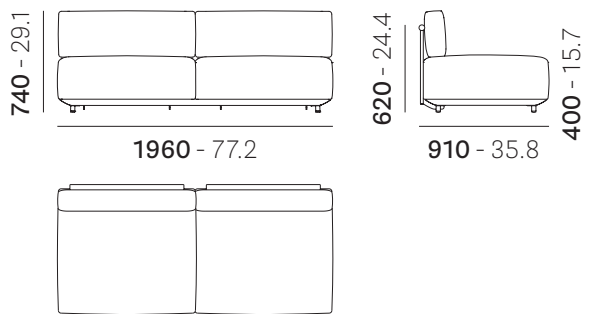

• ASP0020

Disassembled
Da assemblare

mc 1,13
ft³ 39.9

kg 45,5
lb 100.3