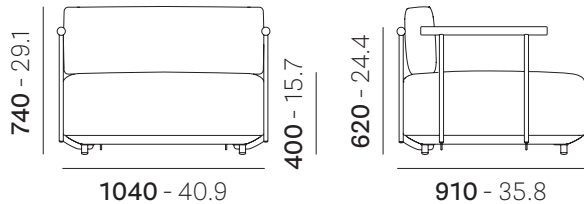

Arki Sofa Plus

ASP0010 - ASP0111 - ASP0012 - ASP0020 -
ASP0121 - ASP0022

DESIGN
Pedrali R&D

PEDRALI®

• ASP0012

Disassembled
Da assemblare

mc 0,66
ft³ 23.3

kg 26
lb 57.3