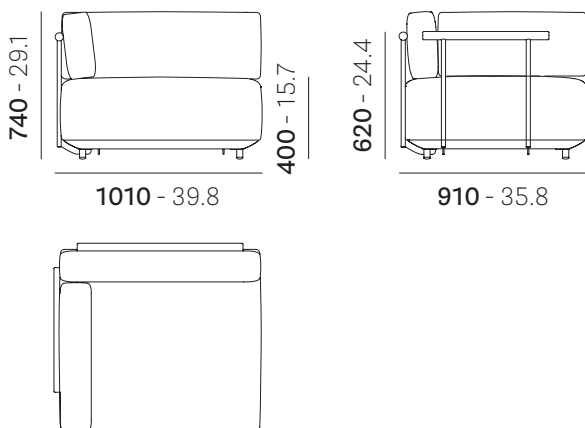

mm - in

• ASP0010

Disassembled
Da assemblare **mc 0,66** **kg 21,5**
ft³ 23.3 lb 47.4

• ASP0111

Disassembled
Da assemblare **mc 0,66** **kg 25**
ft³ 23.3 lb 55.1

EN: Possibility of mounting the armrest on either the right or left side