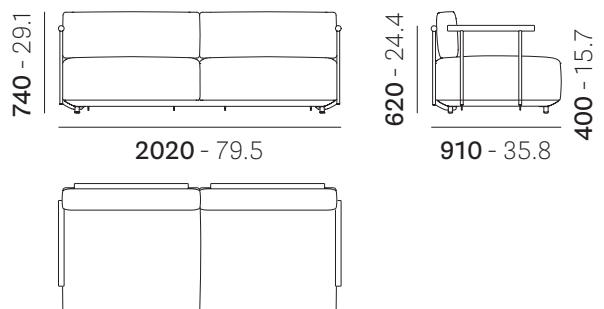

Arki Sofa Plus

ASP0010 - ASP0111 - ASP0012 - ASP0020 -
ASP0121 - ASP0022

DESIGN
Pedrali R&D

PEDRALI®

• ASP0022

Disassembled
Da assemblare

mc 1,13
ft³ 39.9

kg 50
lb 110.2

MATERIALS

Materiali
Materialien
Matériaux
Materiales

• SEAT CUSHION - CUSCINO SEDUTA - SITZKISSEN - COUSSIN DE ASSISE - COJÍN DEL ASIENTO

EN: Seat cushions, padded with polyurethane foam (density 40 kg/m³), with water-repellent cover for outdoor use and upholstered in fabric

IT: Cuscini sedile, imbottiti con poliuretano espanso (densità 40 kg/m³), con fodera idrorepellente per esterno e rivestito in tessuto

DE: Sitzkissen gepolstert mit flexiblem Polyurethan (Dichte 40 kg/m³), feuerfest (Klasse 1 IM, Crib 5) mit wasserdichem Futter für den Außenbereich und mit Stoff bezogen

FR: Coussins d'assise rembourrés en mousse de polyuréthane (densité 40 kg/m³), avec housse hydrofuge pour l'extérieur et revêtement en tissu

ES: Cojines de asiento, rellenos de espuma de poliuretano (densidad 40 kg/m³), con funda hidrófuga para exterior y revestidos de tela.

• BACKREST CUSHION - CUSCINO SCHIENALE - RÜCKENLEHNENPOLSTER - COUSSIN DU DOSSIER - COJÍN DEL RESPALDO

EN: Back cushions, padded with polyurethane foam (density 30 kg/m³) with water-repellent cover for outdoor use and fabric upholstery

IT: Cuscini schienale, imbottiti con poliuretano espanso (densità 30 kg/m³) con fodera idrorepellente per esterno e rivestito in tessuto

DE: Rückenkissen, gepolstert mit Polyurethanschaum (Dichte 30 kg/m³) mit wasserabweisendem Bezug für den Außenbereich und Stoff bezogen

FR: Coussins de dossier, rembourrés de mousse polyuréthane (densité 30 kg/m³) avec housse hydrofuge pour l'extérieur et revêtement en tissu

ES: Cojines del respaldo, rellenos de espuma de poliuretano (densidad 30 kg/m³) con funda hidrófuga para exterior y revestidos de tela

FABRIC - TESSUTO - STOFF - TISSU - TEJIDO

Cat. D (Excluded/Escluso D40÷D44, D120÷D123) - G260÷263 - G270÷G272

EN: For more information see finishing legend on the website

IT: Per maggiori informazioni vedere legenda finiture sul sito web

• BACKREST SUPPORT - SUPPORTO SCHIENALE - RÜCKENSTÜTZE - SUPPORT DOSSIER - SOPORTE RESPALDO

EN: Stainless steel frame, Ø20 mm tube and Ø40 mm Teak wood bar

IT: Struttura in acciaio inox, tubo Ø20 mm e parte superiore in legno Teak Ø40 mm

DE: Gestell aus rostfreiem Stahl, Ø20 mm Rohr und Ø40 mm Teakholzstange

FR: Cadre en acier inoxydable, tube de Ø20 mm et barre de teck de Ø40 mm

ES: Marco de acero inoxidable, tubo de Ø20 mm y barra de madera de teca de Ø40 mm

• FRAME - TELAIO - GESTELL - STRUCTURE - ESTRUCTURA

EN: Aluminium extrusion with elastic belts

IT: Alluminio estruso con cinghie elastiche

DE: Aluminium extrudiert mit elastischen Gurten

FR: Aluminium extrusion avec sangles élastiques

ES: Aluminio extrusión con cinchas elásticas