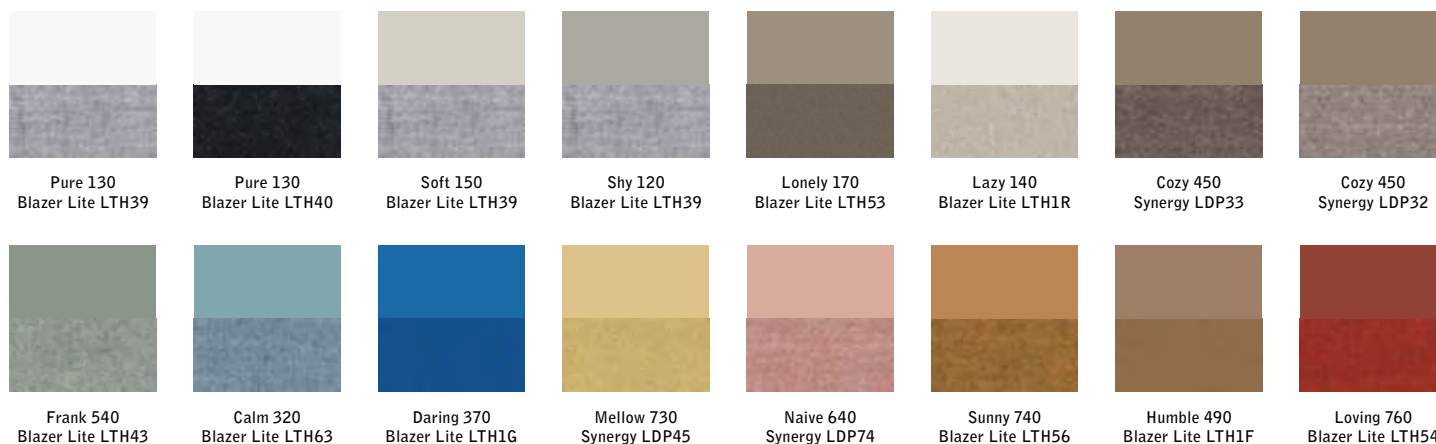

Article number	Name	Size glass / textile w x h mm	Size w x h mm	Weight kg
70701-textile-glass	MOOD FABRIC Wall, full glass	1750 x 1000	1750 x 1000	34
70702-textile-glass	MOOD FABRIC Wall, glass left	1000 x 1000 / 500 x 1000	1500 x 1000	24
70702Z-textile-glass	MOOD FABRIC Wall, glass right	1000 x 1000 / 500 x 1000	1500 x 1000	24
70703-textile-glass	MOOD FABRIC Wall, glass left	1250 x 1000 / 500 x 1000	1750 x 1000	30
70703Z-textile-glass	MOOD FABRIC Wall, glass right	1250 x 1000 / 500 x 1000	1750 x 1000	30
70704-textile-glass	MOOD FABRIC Wall, glass left	1500 x 1000 / 500 x 1000	2000 x 1000	35
70704Z-textile-glass	MOOD FABRIC Wall, glass right	1500 x 1000 / 500 x 1000	2000 x 1000	35
70725-textile-glass	MOOD FABRIC Wall, glass center	1500 x 1000 / 500+500 x 1000	2500 x 1000	38
70701M-textile-glass	MOOD FABRIC Wall, SILK-GLASS®, full glass	1750 x 1000	1750 x 1000	34
70702M-textile-glass	MOOD FABRIC Wall, SILK-GLASS®, glass left	1000 x 1000 / 500 x 1000	1500 x 1000	24
70702MZ-textile-glass	MOOD FABRIC Wall, SILK-GLASS®, glass right	1000 x 1000 / 500 x 1000	1500 x 1000	24
70703M-textile-glass	MOOD FABRIC Wall, SILK-GLASS®, glass left	1250 x 1000 / 500 x 1000	1750 x 1000	30
70703MZ-textile-glass	MOOD FABRIC Wall, SILK-GLASS®, glass right	1250 x 1000 / 500 x 1000	1750 x 1000	30
70704M-textile-glass	MOOD FABRIC Wall, SILK-GLASS®, glass left	1500 x 1000 / 500 x 1000	2000 x 1000	35
70704MZ-textile-glass	MOOD FABRIC Wall, SILK-GLASS®, glass right	1500 x 1000 / 500 x 1000	2000 x 1000	35
70725M-textile-glass	MOOD FABRIC Wall, SILK-GLASS®, glass center	1500 x 1000 / 500+500 x 1000	2500 x 1000	38