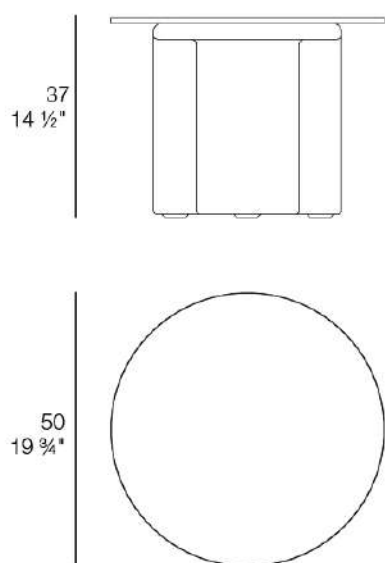

Mel low table 50cm

by Ramón Esteve

Mel explores the avant-garde from the everyday: enveloping shapes, tubular gestures, and a presence that lingers in the eye. With a sculptural and iconic character, its gentle, sinuous curves generate a strong visual identity while evoking the memory of wicker furniture—reinterpreted through a continuous, tubular, contemporary language.

Info

Description

Weight: 6.67 Kg

MEL Mesa Centro D50
MEL Low Table D19 3/4"
Ref. 66502

Finishes

finishes

Basic

Ref. 66502