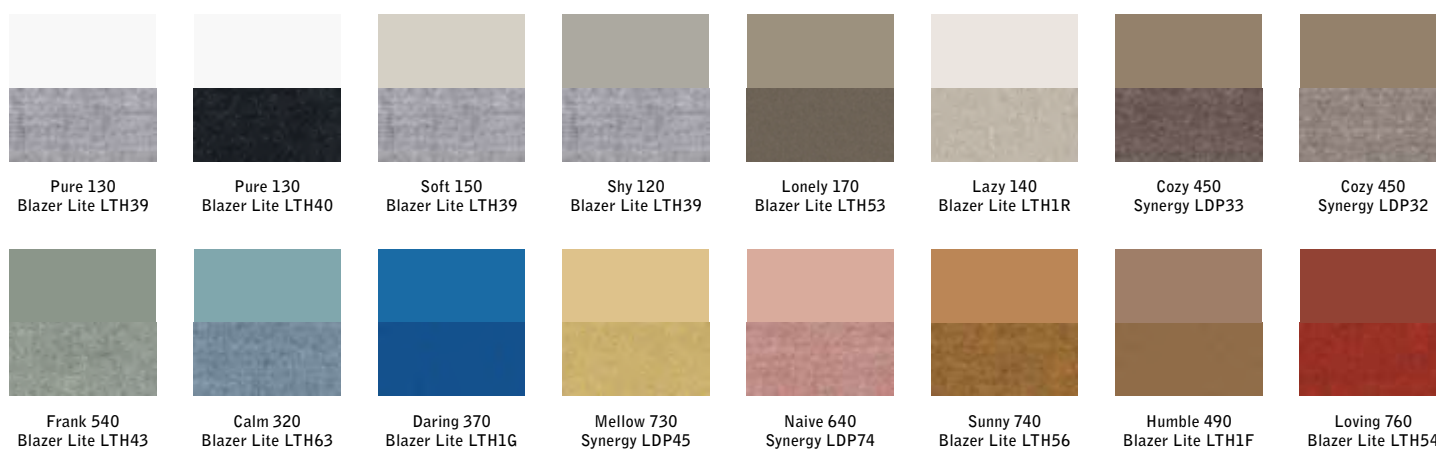

**LINTEX / MOOD FABRIC**

MOOD FABRIC TABLE

## MOOD FABRIC TABLE

A multifunctional table screen with a magnetic glass writing surface and a fabric covered sound absorbent back. Mood fabric table is a versatile screen that offers a seamless combination of functions and materials. Available in a range of sizes with fittings for fixed mounting or a stand doubled as a pen tray for free standing placement on a table. All screens are filled with 37 mm of sound absorbing recycled polyester filling. Available in selected standard colours. Designed by Matti Klenell and Halleroed.

Tempered, low iron glass  
 15 selected standard colour combinations  
 Magnetic writing surface  
 37 mm sound absorbent filling  
 FSC Mix: FSC-C170086

Article number	Name	Size w x h x d mm	Weight kg
70239-textile-glass	MOOD FABRIC Table	600 x 450 x 47	6,4
70240-textile-glass	MOOD FABRIC Table	800 x 450 x 47	8,4
70221-textile-glass	MOOD FABRIC Table	1000 x 350 x 47	7,7
70222-textile-glass	MOOD FABRIC Table	1200 x 350 x 47	9,0
75430-G	MOOD FABRIC table bracket, grey, pair		0,2
75430-S	MOOD FABRIC table bracket, black, pair		0,2
70210	Table stand for free standing screen, oak, pair		1,2