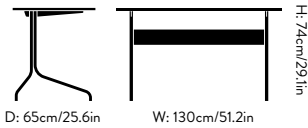

Pavilion^{AV16}

Andersen & Voll

2021

Product category

Desk

Environment

Indoor

Material

Steel, wood veneer, Forbo linoleum.

Production process

The Pavilion desk is made of a tabletop laminated with linoleum and veneered edges. The legs are made from bended steel tubes.

Dimensions

H: 74cm/29.1in W: 130cm/51.2in D: 65cm/25.6in

Package dimensions

Tabletop & stretcher: L: 145cm/57in, W:

75cm/29.5in, H: 8cm/3.1in

Frame: L: 82cm/32.2in, W: 66cm/25.9in, H:

11cm/4.3in

Colli quantity

1 pc

Weight

Product: 23.3 kg

Table top & stretcher incl. packaging: 21.1kg

Table frame incl. packaging: 11.1kg

Gliders

Plastic gliders are standard.

Cut out and cable management available upon request with a minimum order quantity of same variant of 10 pcs.

Finishes

Black Linoleum (4023) w. black lacquered oak &

Black base

Mushroom Linoleum (4176) w. lacquered oak &

Chrome base

Iron Linoleum (4178) w. lacquered walnut &

Chrome base

Cleaning Instructions

Please download our Material Care & Cleaning Instructions through www.andtradition.com