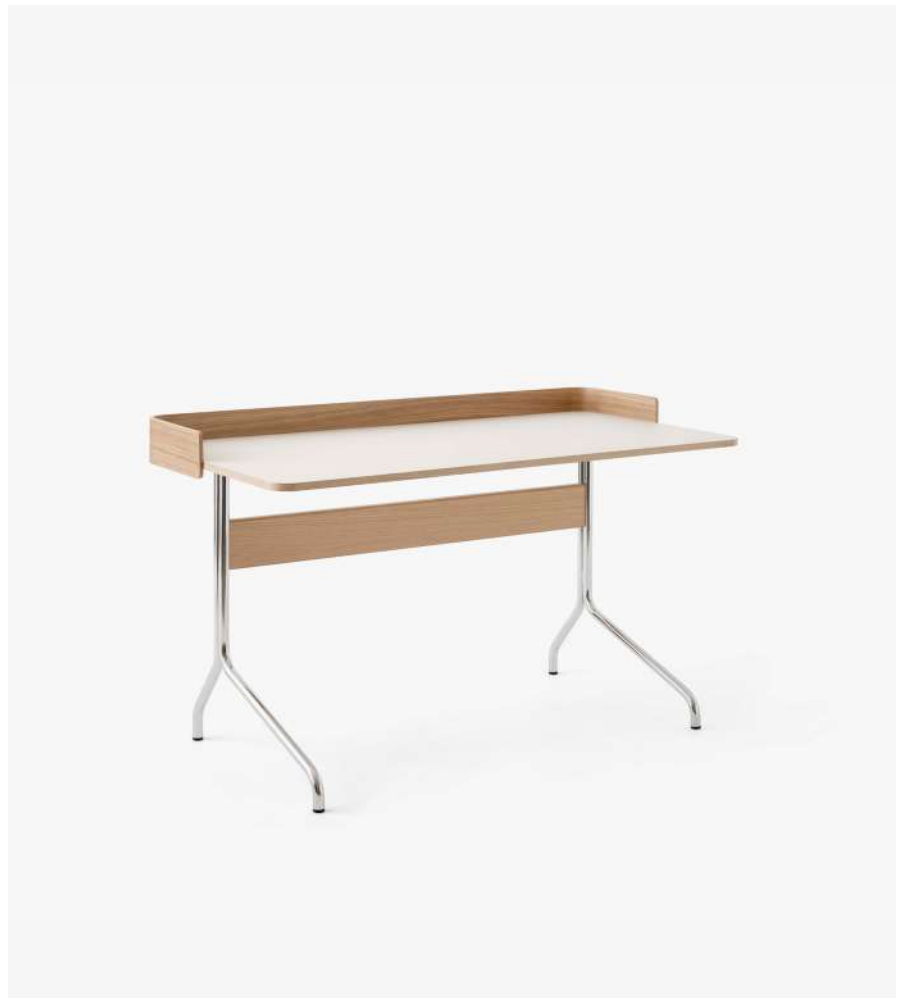

Pavilion AV17

Andersen & Voll

2021

Product category
Desk w. back panel

Environment
Indoor

Material
Steel, wood veneer, formpressed wood veneer,
Forbo linoleum.

Production process
The Pavilion Desk is made of a tabletop laminated
with linoleum and veneered edges. The legs are
made from bended steel tubes. The backboard is
made from formpressed veneer.

Dimensions
H: 81cm/31.9in W: 132cm/51.9in D: 66cm/25.9in
Tabletop height: 74cm/29.1in

Package dimensions
Tabletop w. back panel & stretcher: L: 145cm/57in,
W: 75cm/29.5in, H: 19cm/7.4in
Frame: L: 82cm/32.2in, W: 66cm/25.9in, H:
11cm/4.3in

Colli quantity
1 pc

Weight
Product: 24.2 kg
Tabletop w. back panel & stretcher incl. packaging:
22.1kg
Table frame incl. packaging: 11.1kg

Gliders
Plastic gliders are standard.
Cut out and cable management available upon
request with a minimum order quantity of same
variant of 10 pcs.

→ **Stock items**
Iron Linoleum (4178) w. lacquered walnut &
Chrome base
Mushroom Linoleum (4176) w. lacquered oak &
Chrome base

Cleaning Instructions
Please download our Material Care & Cleaning
Instructions through www.andtradition.com

Related products