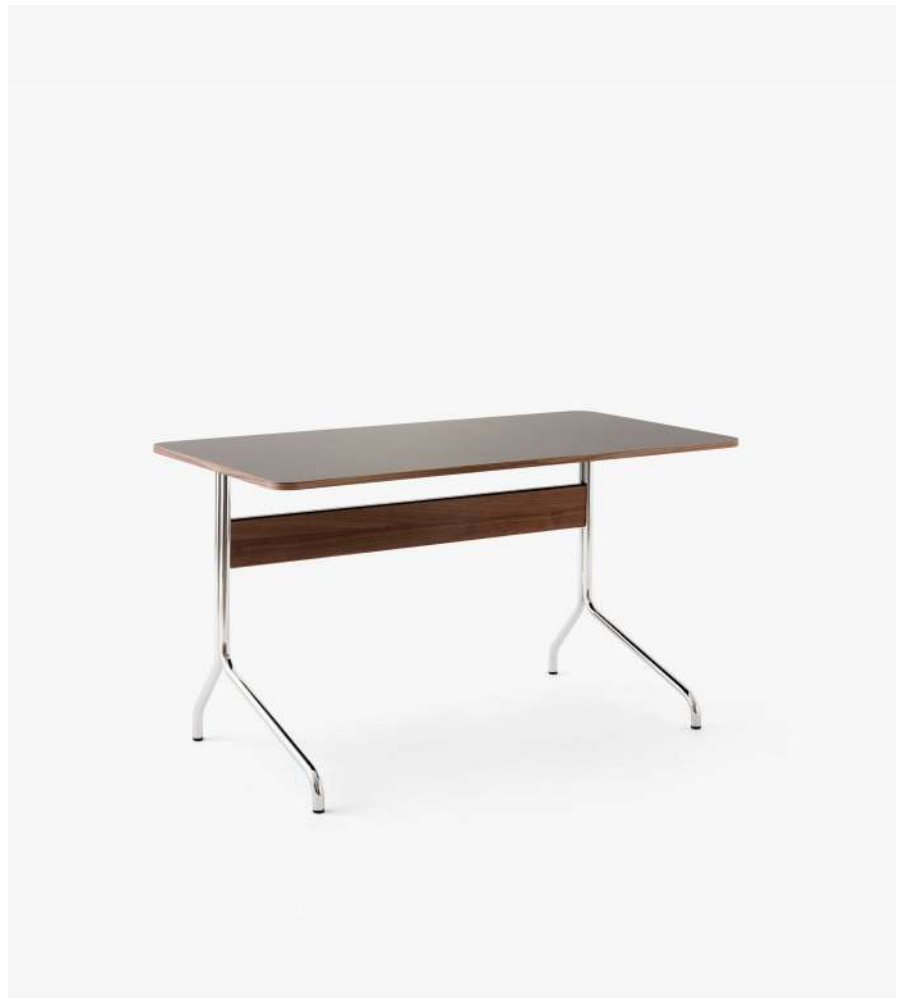

Pavilion^{AV16}

Andersen & Voll

2021

Product category

Desk

Environment

Indoor

Material

Steel, wood veneer, Forbo linoleum.

Production process

The Pavilion desk is made of a tabletop laminated with linoleum and veneered edges. The legs are made from bended steel tubes.

Dimensions

H: 74cm/29.1in W: 130cm/51.2in D: 65cm/25.6in

Package dimensions

Tabletop & stretcher: L: 145cm/57in, W:

75cm/29.5in, H: 8cm/3.1in

Frame: L: 82cm/32.2in, W: 66cm/25.9in, H:

11cm/4.3in

Colli quantity

1 pc

Weight

Product: 23.3 kg

Table top & stretcher incl. packaging: 21.1kg

Table frame incl. packaging: 11.1kg

Gliders

Plastic gliders are standard.

Cut out and cable management available upon request with a minimum order quantity of same variant of 10 pcs.

Finishes

Black Linoleum (4023) w. black lacquered oak &

Black base

Mushroom Linoleum (4176) w. lacquered oak &

Chrome base

Iron Linoleum (4178) w. lacquered walnut &

Chrome base

Cleaning Instructions

Please download our Material Care & Cleaning Instructions through www.andtradition.com

Related products

AV17

→ Iron Linoleum w. lacquered walnut & Chrome base

→ Mushroom Linoleum w. lacquered oak & Chrome base

→ Black Linoleum w. black lacquered oak & Black base