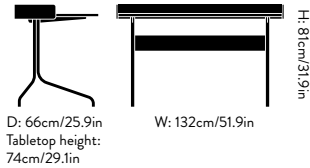

Pavilion AV17

Andersen & Voll

2021

Product category
Desk w. back panel

Environment
Indoor

Material
Steel, wood veneer, formpressed wood veneer,
Forbo linoleum.

Production process
The Pavilion Desk is made of a tabletop laminated
with linoleum and veneered edges. The legs are
made from bended steel tubes. The backboard is
made from formpressed veneer.

Dimensions
H: 81cm/31.9in W: 132cm/51.9in D: 66cm/25.9in
Tabletop height: 74cm/29.1in

Package dimensions
Tabletop w. back panel & stretcher: L: 145cm/57in,
W: 75cm/29.5in, H: 19cm/7.4in
Frame: L: 82cm/32.2in, W: 66cm/25.9in, H:
11cm/4.3in

Colli quantity
1 pc

Weight
Product: 24.2 kg
Tabletop w. back panel & stretcher incl. packaging:
22.1kg
Table frame incl. packaging: 11.1kg

Gliders
Plastic gliders are standard.
Cut out and cable management available upon
request with a minimum order quantity of same
variant of 10 pcs.

→ **Stock items**
Iron Linoleum (4178) w. lacquered walnut &
Chrome base
Mushroom Linoleum (4176) w. lacquered oak &
Chrome base

Cleaning Instructions
Please download our Material Care & Cleaning
Instructions through www.andtradition.com