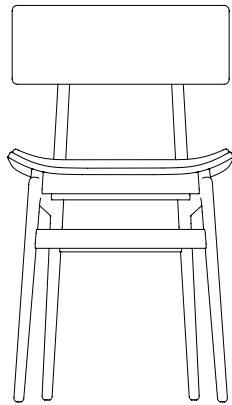

TOTEM

NORR11

TOTEM

NORR11

TOTEM

Totem is an easy-going chair designed with a light and informal expression. Its round back encourages freer and more relaxed sitting positions than traditional chairs. Whether leaning back casually or resting the arms comfortably on the rounded back, Totem accommodates diverse sitting styles. Its lightweight design is apparent not only in its appearance but also in its ease of lifting and moving around, making it an ideal choice for spaces that require flexibility.

COLLECTION OVERVIEW

TOTEM CHAIR
W 46 cm | D 53 cm | H 76 cm | SH 46 cm
Backrest Ø 15 cm

TOTEM COUNTER & BAR 65CM
W 46 cm | D 53 cm | H 96 cm | SH 65 cm
Backrest Ø 15 cm

TOTEM COUNTER & BAR 75CM
W 46 CM | D 53 CM | H 106 CM | SH 75 CM
Backrest Ø 15 cm